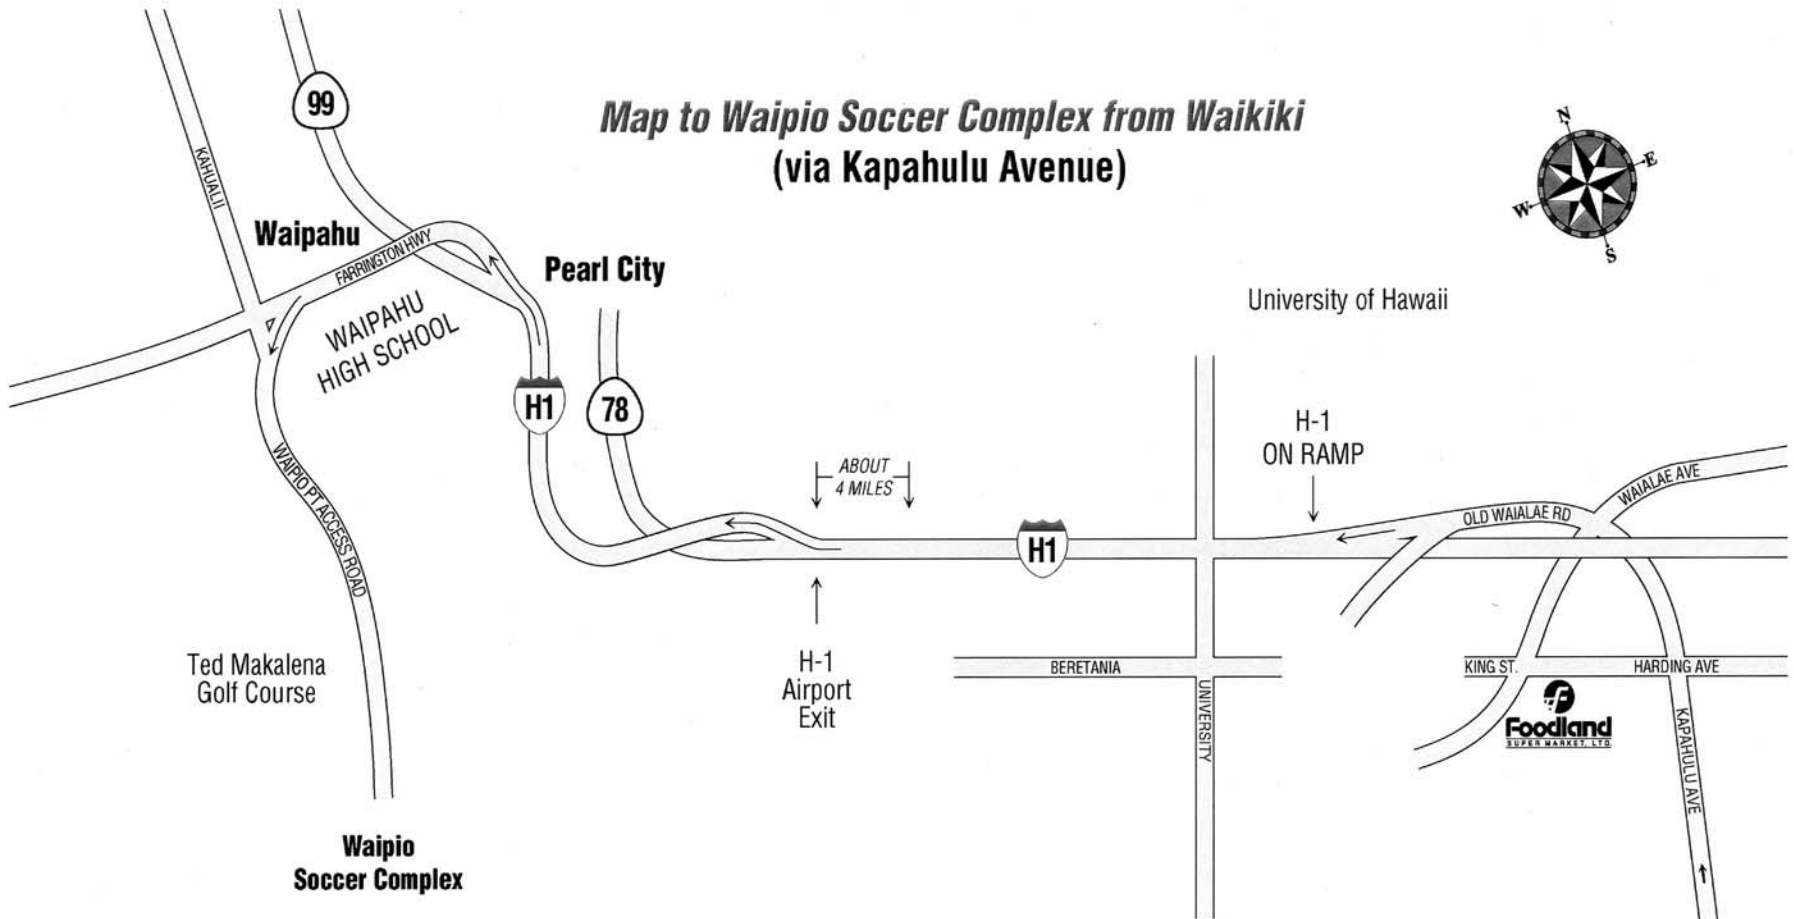

Map to Waipio Soccer Complex from Waikiki (via Kapahulu Avenue)

Drive North on **Kapahulu** (toward the mountains). After passing under a large highway underpass, **Kapahulu's** name changes to **Old Wai'alae Road**. This happens at the intersection at Wai'alae Avenue. Enter **H-1 Freeway West**. The University of Hawaii campus will be on your right.

After passing **Pearl City** (about 13 miles from Waikiki), exit at **8B Waipahu**. At the first traffic light, turn left on **Waipio Access Road** and drive south past **Ted Makalena Golf Course**.

Please allow 30 to 45 minutes transportation time.

Waikiki