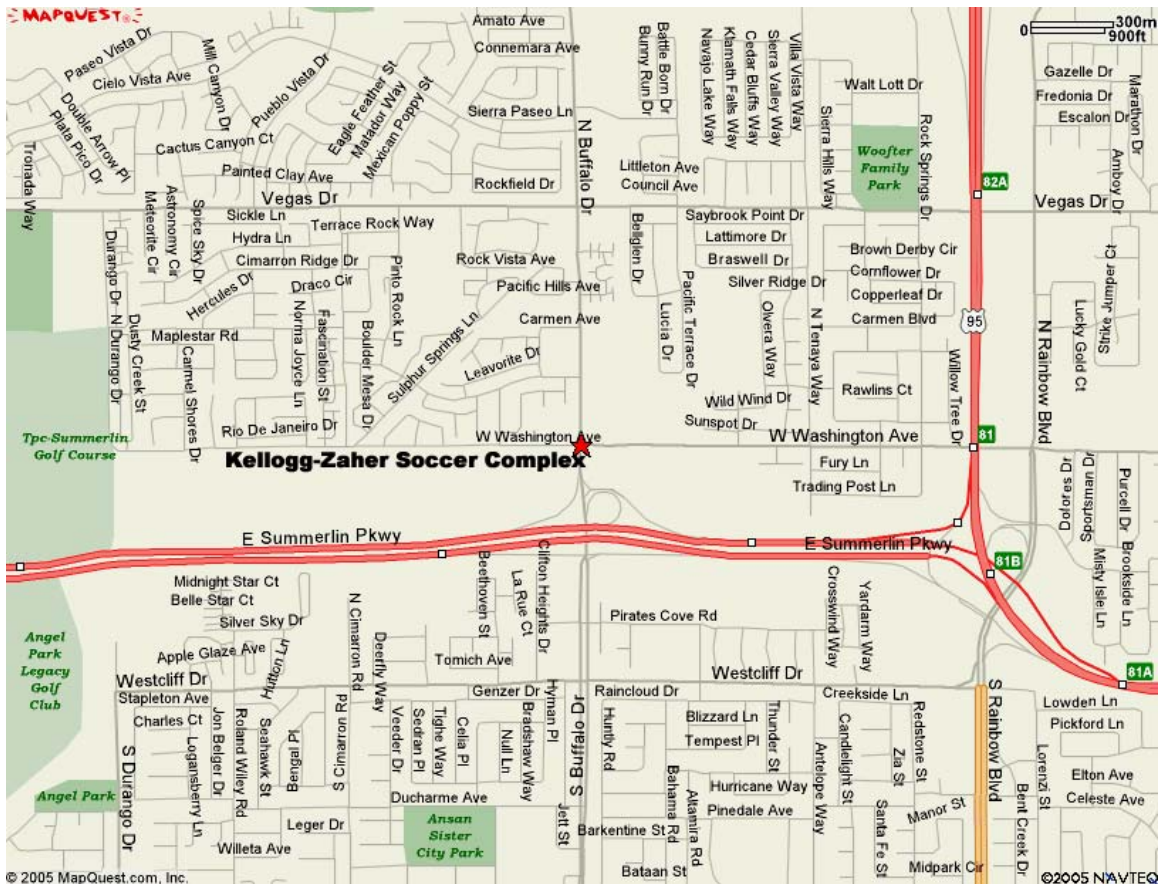

## Driving Directions to the Hotel:

From the South (Barstow, CA):

Take the I-15 North toward Las Vegas; Merge onto US-95 N via EXIT 42A  
Take the SUMMERLIN PKWY exit – EXIT 81A; Merge onto E SUMMERLIN  
PKWY; Take the RAMPART BLVD exit; Turn LEFT onto N RAMPART BLVD  
Turn RIGHT onto ALTA DR.

End at 9090 Alta Dr. Las Vegas, NV 89145 – SUNCOAST HOTEL & CASINO

From the North (St. George, Utah):

Take the I-15 South toward Las Vegas; Merge onto US-95 N via EXIT 42A  
Take the SUMMERLIN PKWY exit – EXIT 81A; Merge onto E SUMMERLIN  
PKWY; Take the RAMPART BLVD exit; Turn LEFT onto N RAMPART BLVD  
Turn RIGHT onto ALTA DR.

End at 9090 Alta Dr. Las Vegas, NV 89145 – SUNCOAST HOTEL & CASINO

## Driving Directions to Kellogg-Zaher SC from Suncoast:

1. Start out going EAST on ALTA DR. toward S RAMPART BLVD. (0.30 miles)
2. Turn LEFT onto S RAMPART BLVD (0.73 miles)
3. Take the SUMMERLIN PKWY EAST ramp (0.30 miles)
4. Merge onto E SUMMERLIN PKWY (0.92 miles)
5. Take the BUFFALO DR. exit (0.31 miles)
6. Turn LEFT onto N BUFFALO DR. (0.24 miles)
7. Turn LEFT onto W WASHINGTON AVE (0.09 miles)
8. End at 7701 W. Washington Ave Las Vegas, NV 89128