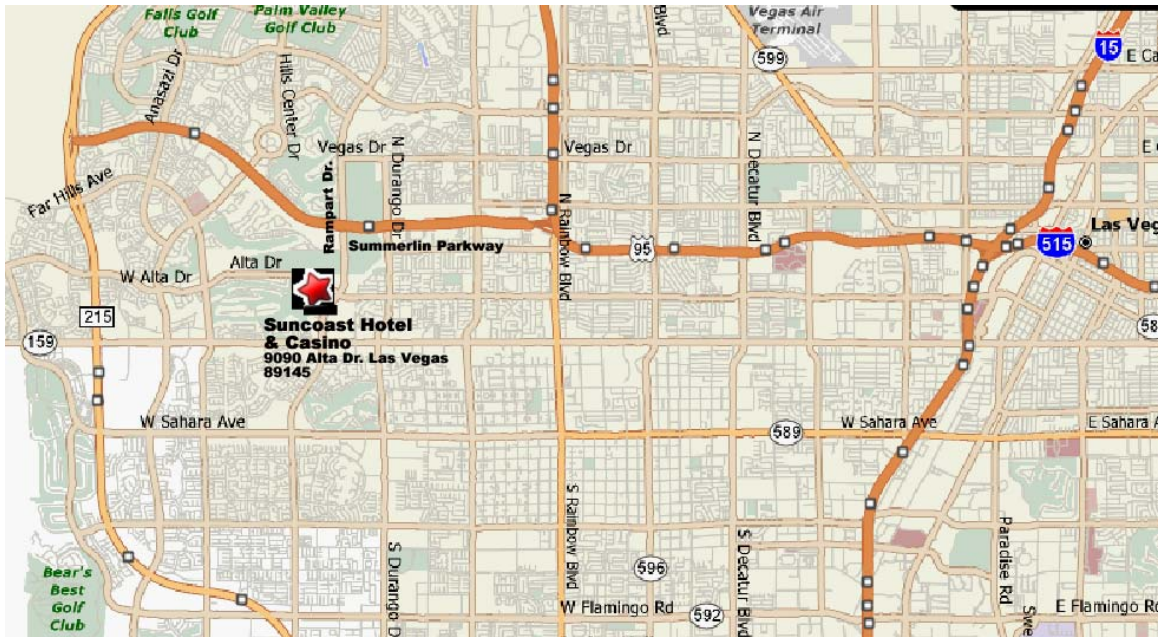

# MAPS TO TOURNAMENT HEADQUARTERS HOTEL AND FIELDS

## Driving Directions to the Hotel:

From the South (Barstow, CA):

Take the I-15 North toward Las Vegas; Merge onto US-95 N via EXIT 42A  
Take the SUMMERLIN PKWY exit – EXIT 81A; Merge onto E SUMMERLIN  
PKWY; Take the RAMPART BLVD exit; Turn LEFT onto N RAMPART BLVD  
Turn RIGHT onto ALTA DR.

End at 9090 Alta Dr. Las Vegas, NV 89145 – SUNCOAST HOTEL & CASINO

From the North (St. George, Utah):

Take the I-15 South toward Las Vegas; Merge onto US-95 N via EXIT 42A  
Take the SUMMERLIN PKWY exit – EXIT 81A; Merge onto E SUMMERLIN  
PKWY; Take the RAMPART BLVD exit; Turn LEFT onto N RAMPART BLVD  
Turn RIGHT onto ALTA DR.

## Driving Directions to Kellogg-Zaher SC from Suncoast:

1. Start out going EAST on ALTA DR. toward S RAMPART BLVD. (0.30 miles)
2. Turn LEFT onto S RAMPART BLVD (0.73 miles)
3. Take the SUMMERLIN PKWY EAST ramp (0.30 miles)
4. Merge onto E SUMMERLIN PKWY (0.92 miles)
5. Take the BUFFALO DR. exit (0.31 miles)
6. Turn LEFT onto N BUFFALO DR. (0.24 miles)
7. Turn LEFT onto W WASHINGTON AVE (0.09 miles)
8. End at 7701 W. Washington Ave Las Vegas, NV 89128