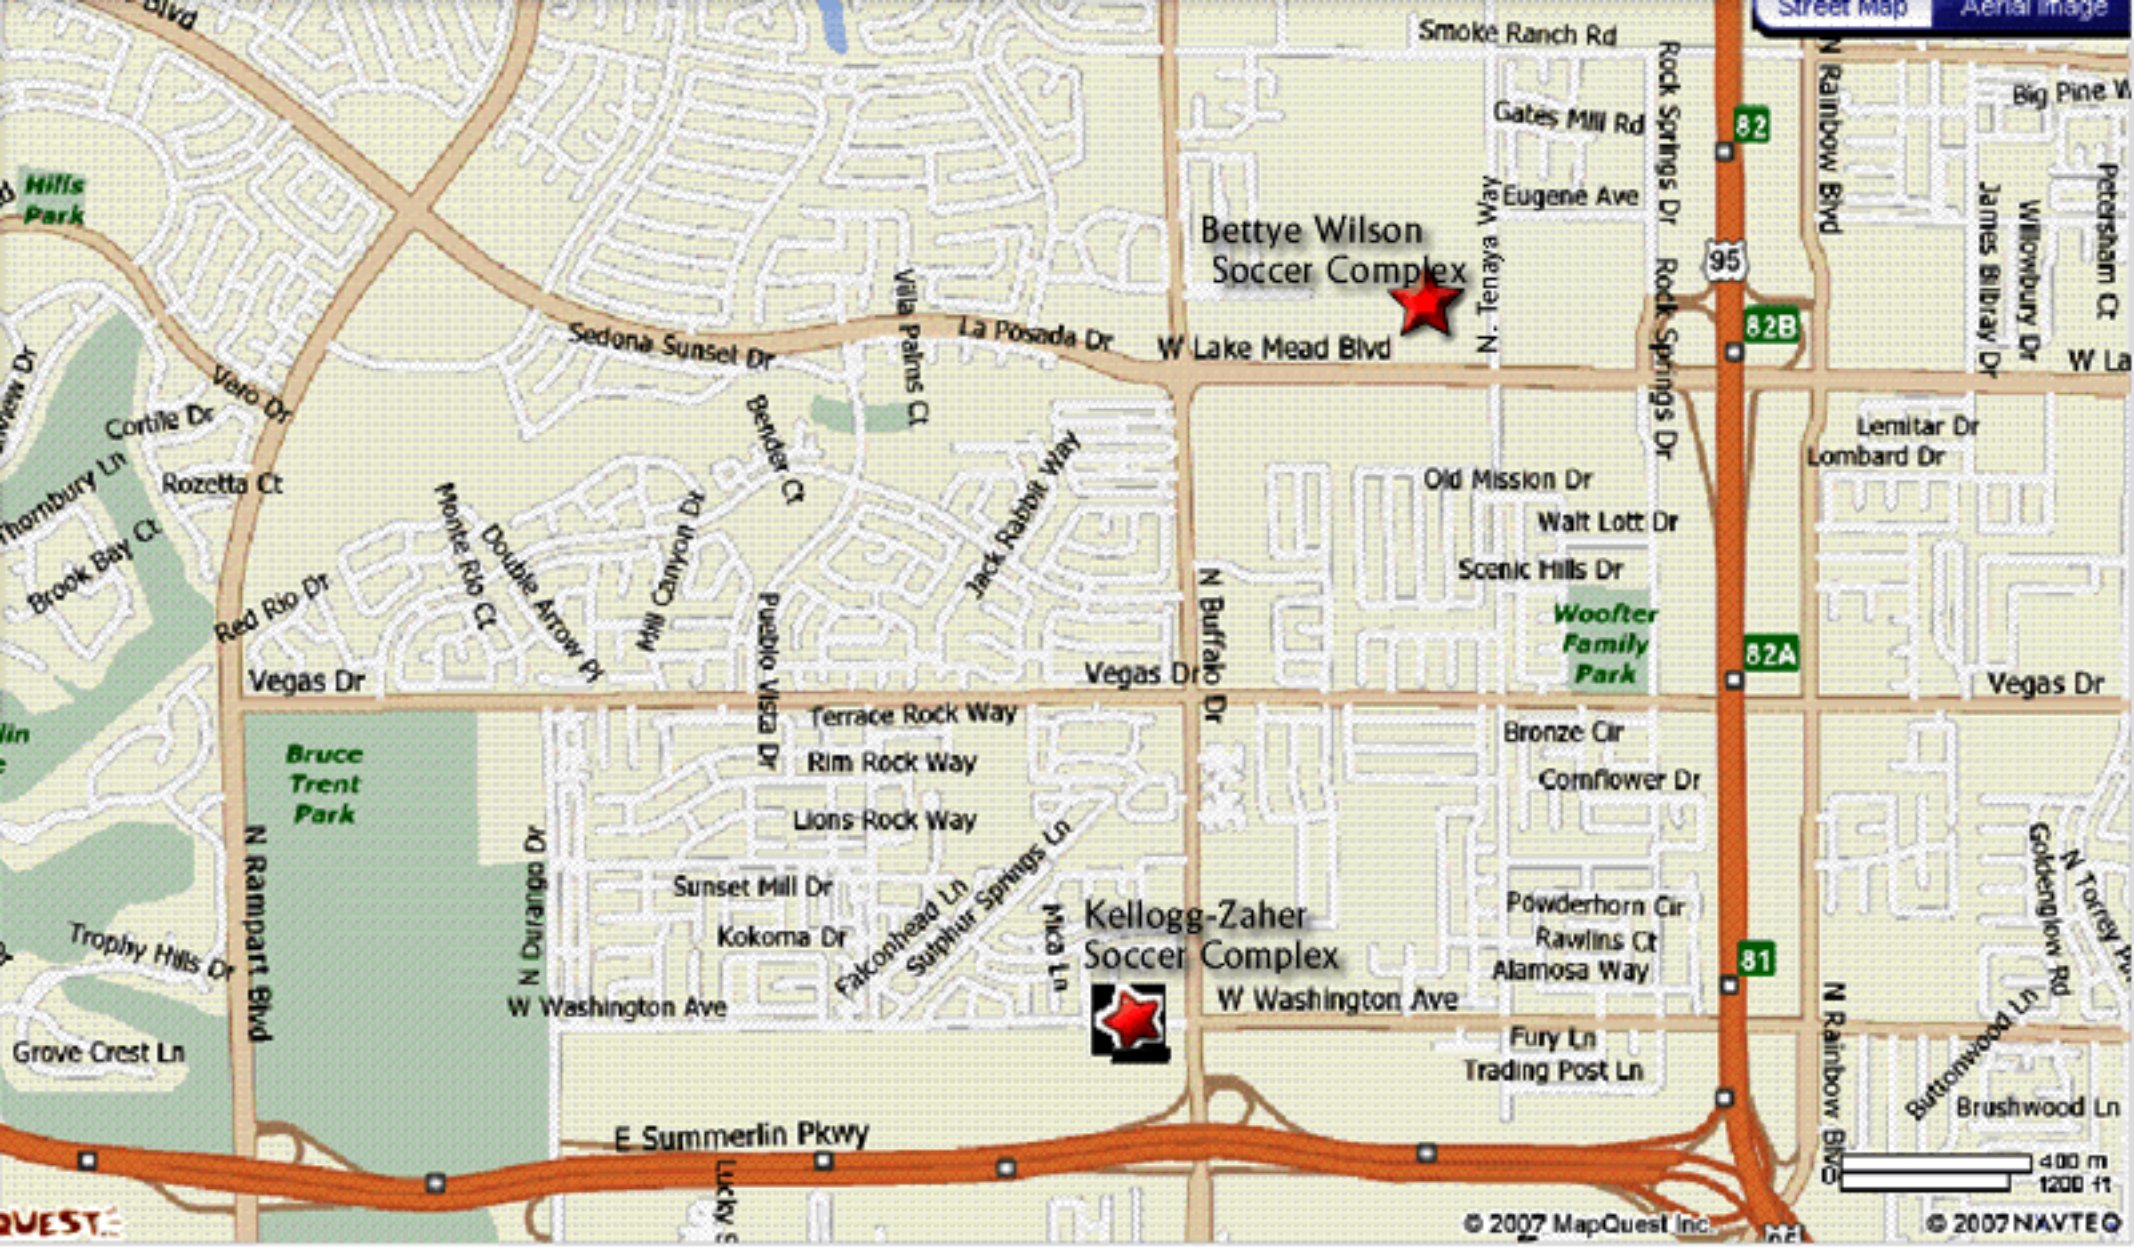

Bettye Wilson Soccer Complex

Kellogg-Zaher Soccer Complex

Bruce Trent Park

Woofter Family Park

Smoke Ranch Rd

Gates Mill Rd

Eugene Ave

N. Tenaya Way

Rock Springs Dr

N Rainbow Blvd

Willowbury Dr

James Blibray Dr

Petersham Ct

Big Pine W

W La

Sedona Sunset Dr

La Posada Dr

W Lake Mead Blvd

Villa Palms Ct

Bender Ct

Jack Rabbit Way

Old Mission Dr

Walt Lott Dr

Scenic Hills Dr

Lemitar Dr

Lombard Dr

Vegas Dr

Red Rio Dr

Vegas Dr

Vegas Dr

Pueblo Vista Dr

Terrace Rock Way

Rim Rock Way

Lions Rock Way

N Buffalo Dr

Bronze Cir

Cornflower Dr

Powderhorn Cir

Rawlins Ct

Alamosa Way

Vegas Dr

N Rampart Blvd

N Durango Dr

Sunset Mill Dr

Kokoma Dr

Falconhead Ln

Sulphur Springs Ln

Mica Ln

W Washington Ave

Fury Ln

Trading Post Ln

N Torrey Pk

Goldenwood Ln

Brushwood Ln

E Summerlin Pkwy

Lucky S

400 m
1200 ft