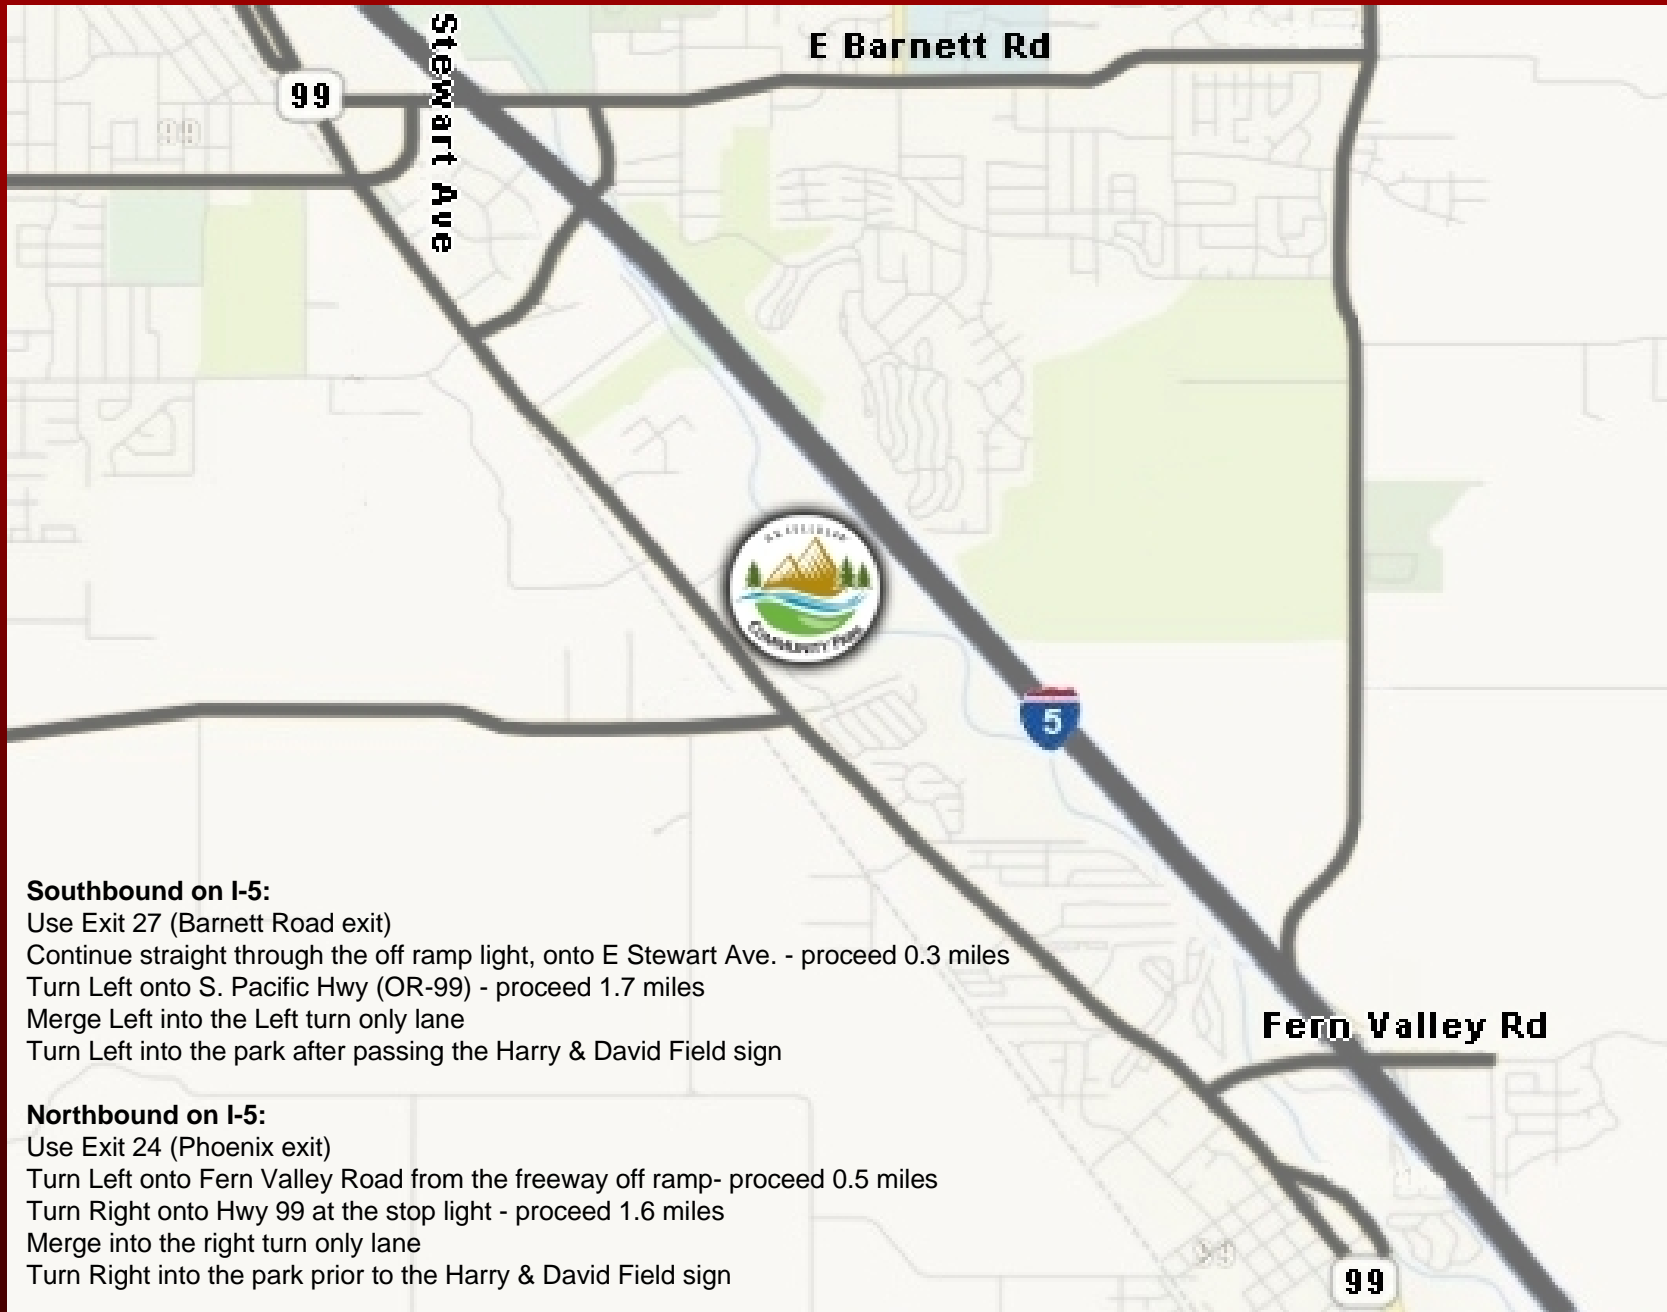

## Southbound on I-5:

Use Exit 27 (Barnett Road exit)  
Continue straight through the off ramp light, onto E Stewart Ave. - proceed 0.3 miles  
Turn Left onto S. Pacific Hwy (OR-99) - proceed 1.7 miles  
Merge Left into the Left turn only lane  
Turn Left into the park after passing the Harry & David Field sign

## Northbound on I-5:

Use Exit 24 (Phoenix exit)  
Turn Left onto Fern Valley Road from the freeway off ramp- proceed 0.5 miles  
Turn Right onto Hwy 99 at the stop light - proceed 1.6 miles  
Merge into the right turn only lane  
Turn Right into the park prior to the Harry & David Field sign