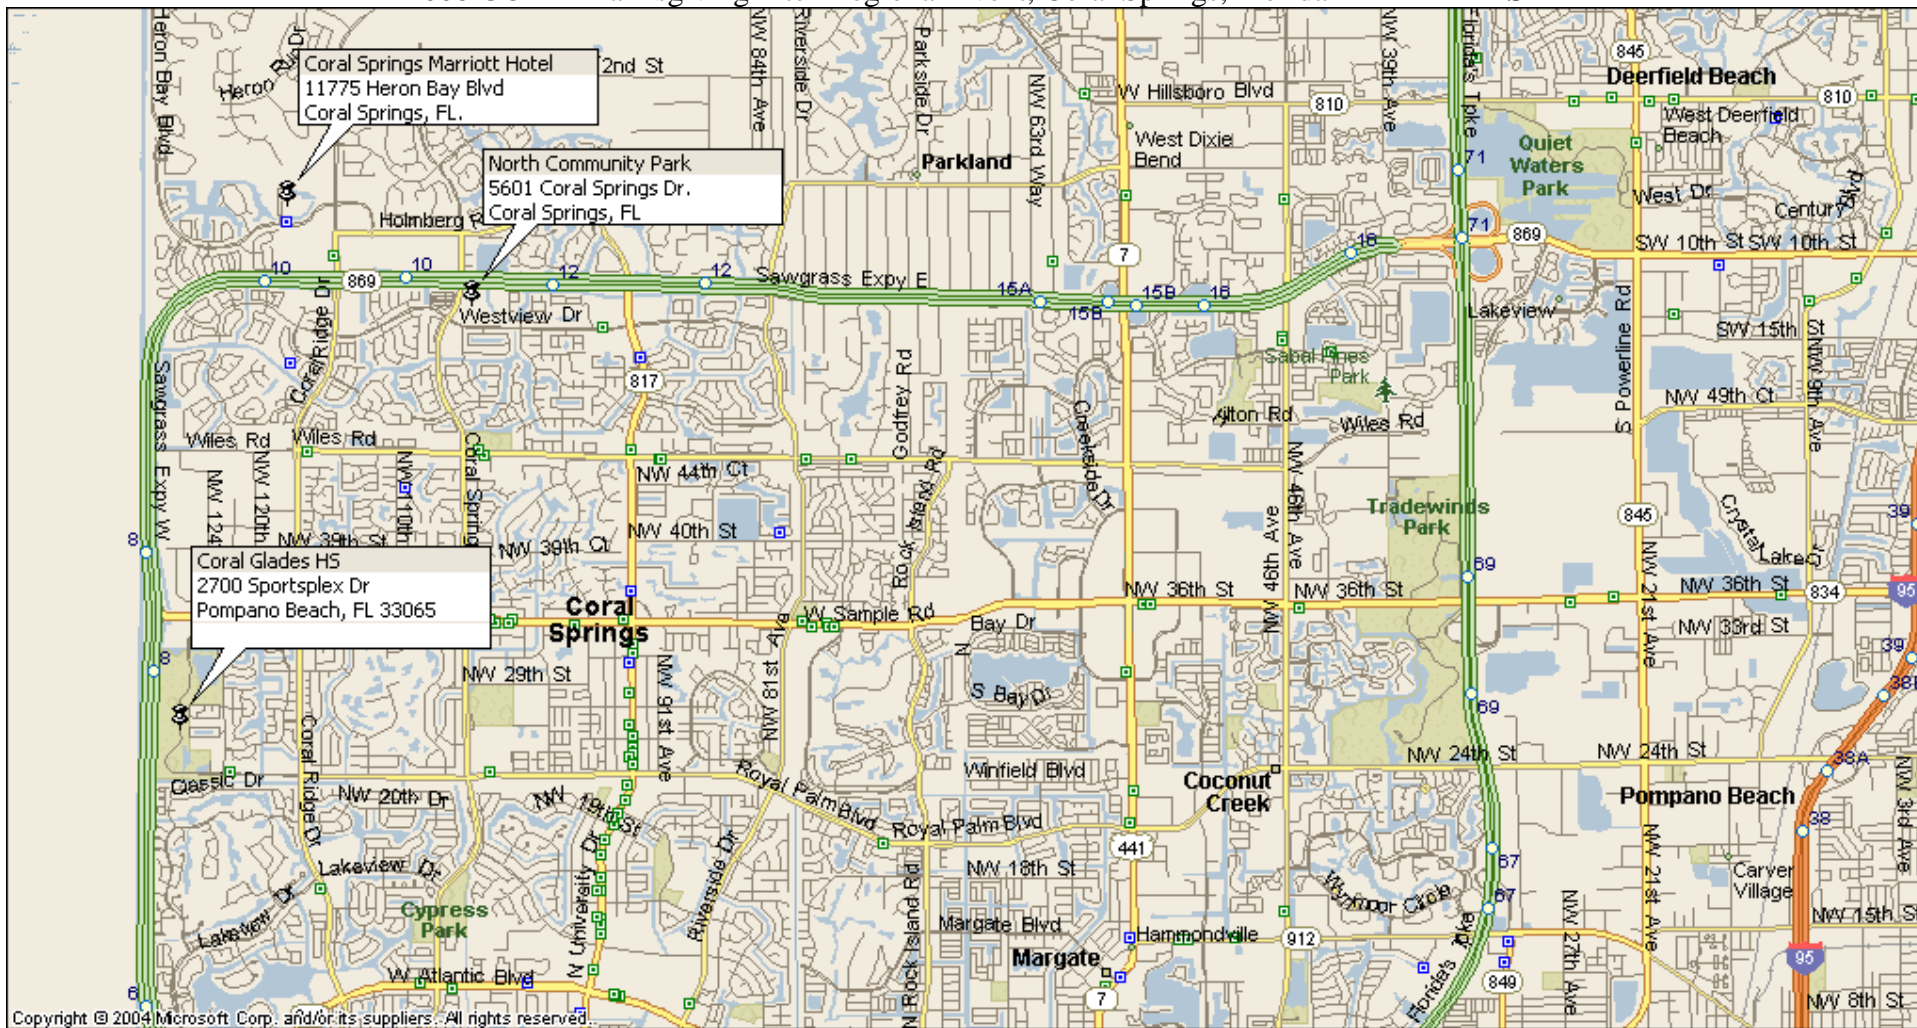

2008 GDP Thanksgiving Inter-Regional Event, Coral Springs, Florida FIELD MAPS

Copyright © 2004 Microsoft Corp. and/or its suppliers. All rights reserved.

Hotel	North Community	Coral Glades
<b>Coral Springs Marriott Hotel</b>	<b>Park</b>	<b>High School</b>
11775 Heron Bay Blvd.	5601 Coral Springs	2700 Sportsplex Dr
	From the Hotel:	From the Hotel:
	Rt on Coral Ridge	Take Coral Ridge Dr. to Sample Rd.
	Park on Left	Rt. On Sample Rd.
		Lt. on Sportsplex Dr.
		Past Incredible Ice, HS is on RT.
	1.4 miles from Hotel (2 min)	3.1 miles from Hotel (8 min)