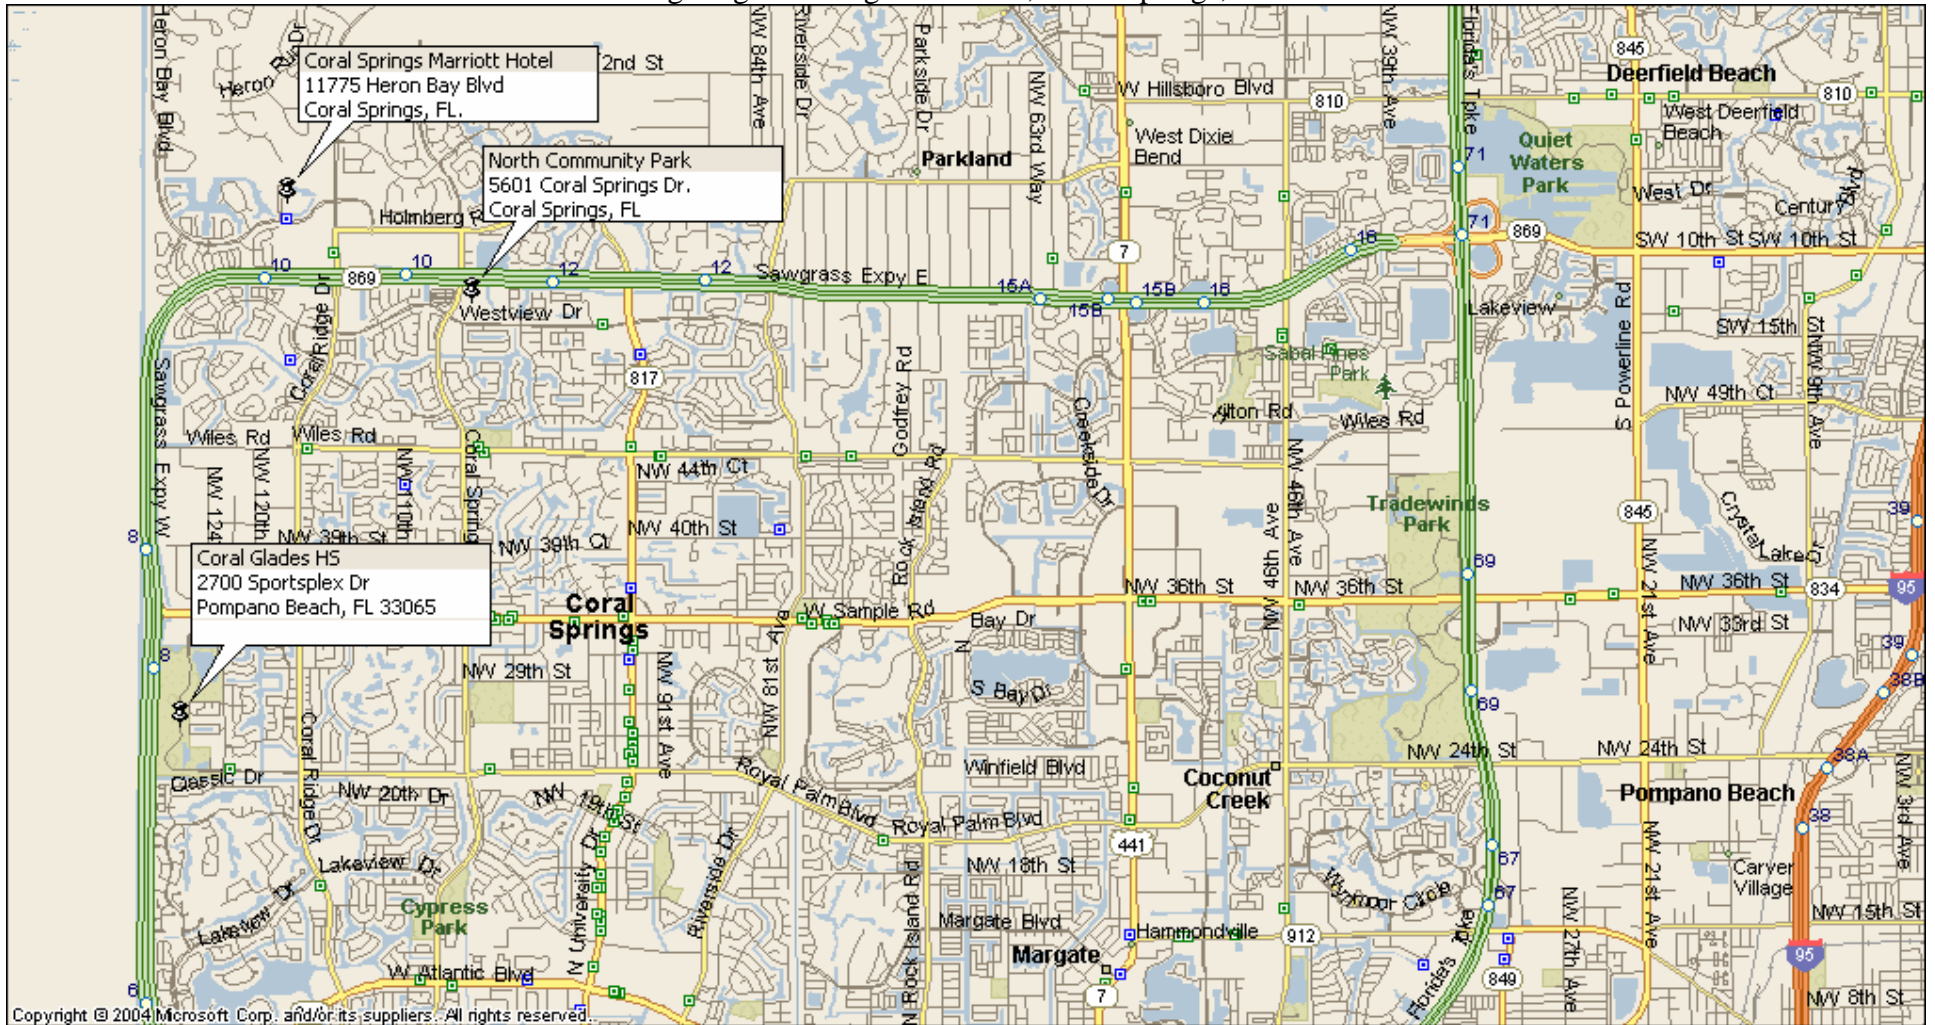

2007 GDP Thanksgiving Inter-Regional Event, Coral Springs, Florida FIELD MAPS

Copyright © 2004 Microsoft Corp. and/or its suppliers. All rights reserved.

Hotel	North Community	Coral Glades
Coral Springs Marriott Hotel	Park	High School
11775 Heron Bay Blvd.	5601 Coral Springs	2700 Sportsplex Dr
	From the Hotel:	From the Hotel:
	Rt on Coral Ridge	Take Coral Ridge Dr. to Sample Rd.
	Park on Left	Rt. On Sample Rd.
		Lt. on Sportsplex Dr.
		Past Incredible Ice, HS is on RT.
	1.4 miles from Hotel (2 min)	3.1 miles from Hotel (8 min)